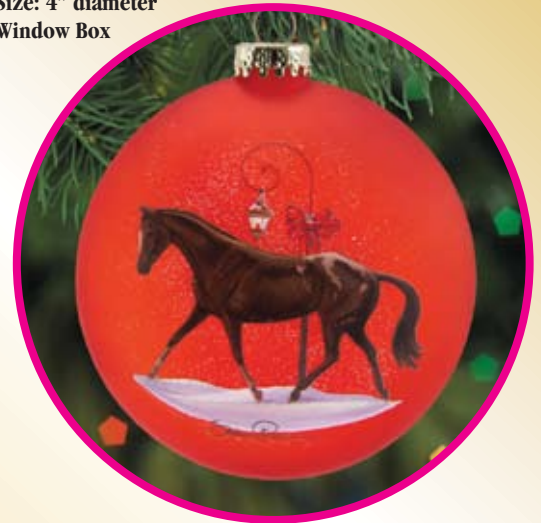

**Artist Signature Ornament
By Sommer Prosser**

This beautiful hand-blown glass ornament features the artistry of Sommer Prosser. Prosser sculpted the original Breyer models that inspired this ornament, and she created the lovely paintings that decorate the beautiful red glass. One side features a smoky black Appaloosa hunter mare, and the other a dappled rose grey National Show Horse. An old-fashioned street lantern hanging in the background bathes the horses in a soft light as they move across the snow-covered ground. This classically styled ornament is a fantastic gift.

No. 700812
Size: 4" diameter
Window Box

**Melody
Prancer Carousel Horse**

Carousels have always held a special magic for both children and adults, and this ornament brings that magic to the holidays! Melody, a beautifully shaded dark grey carousel horse, is adorned golden jingle bells and a horn so she can carry the music of the season with her. Crafted of fine porcelain, Melody is bedecked with poinsettias and red and green ribbons, and her unique saddle has lovely gold and green decorative trim.

No. 700612
Size: 4"L x 3.25"H
Window Box